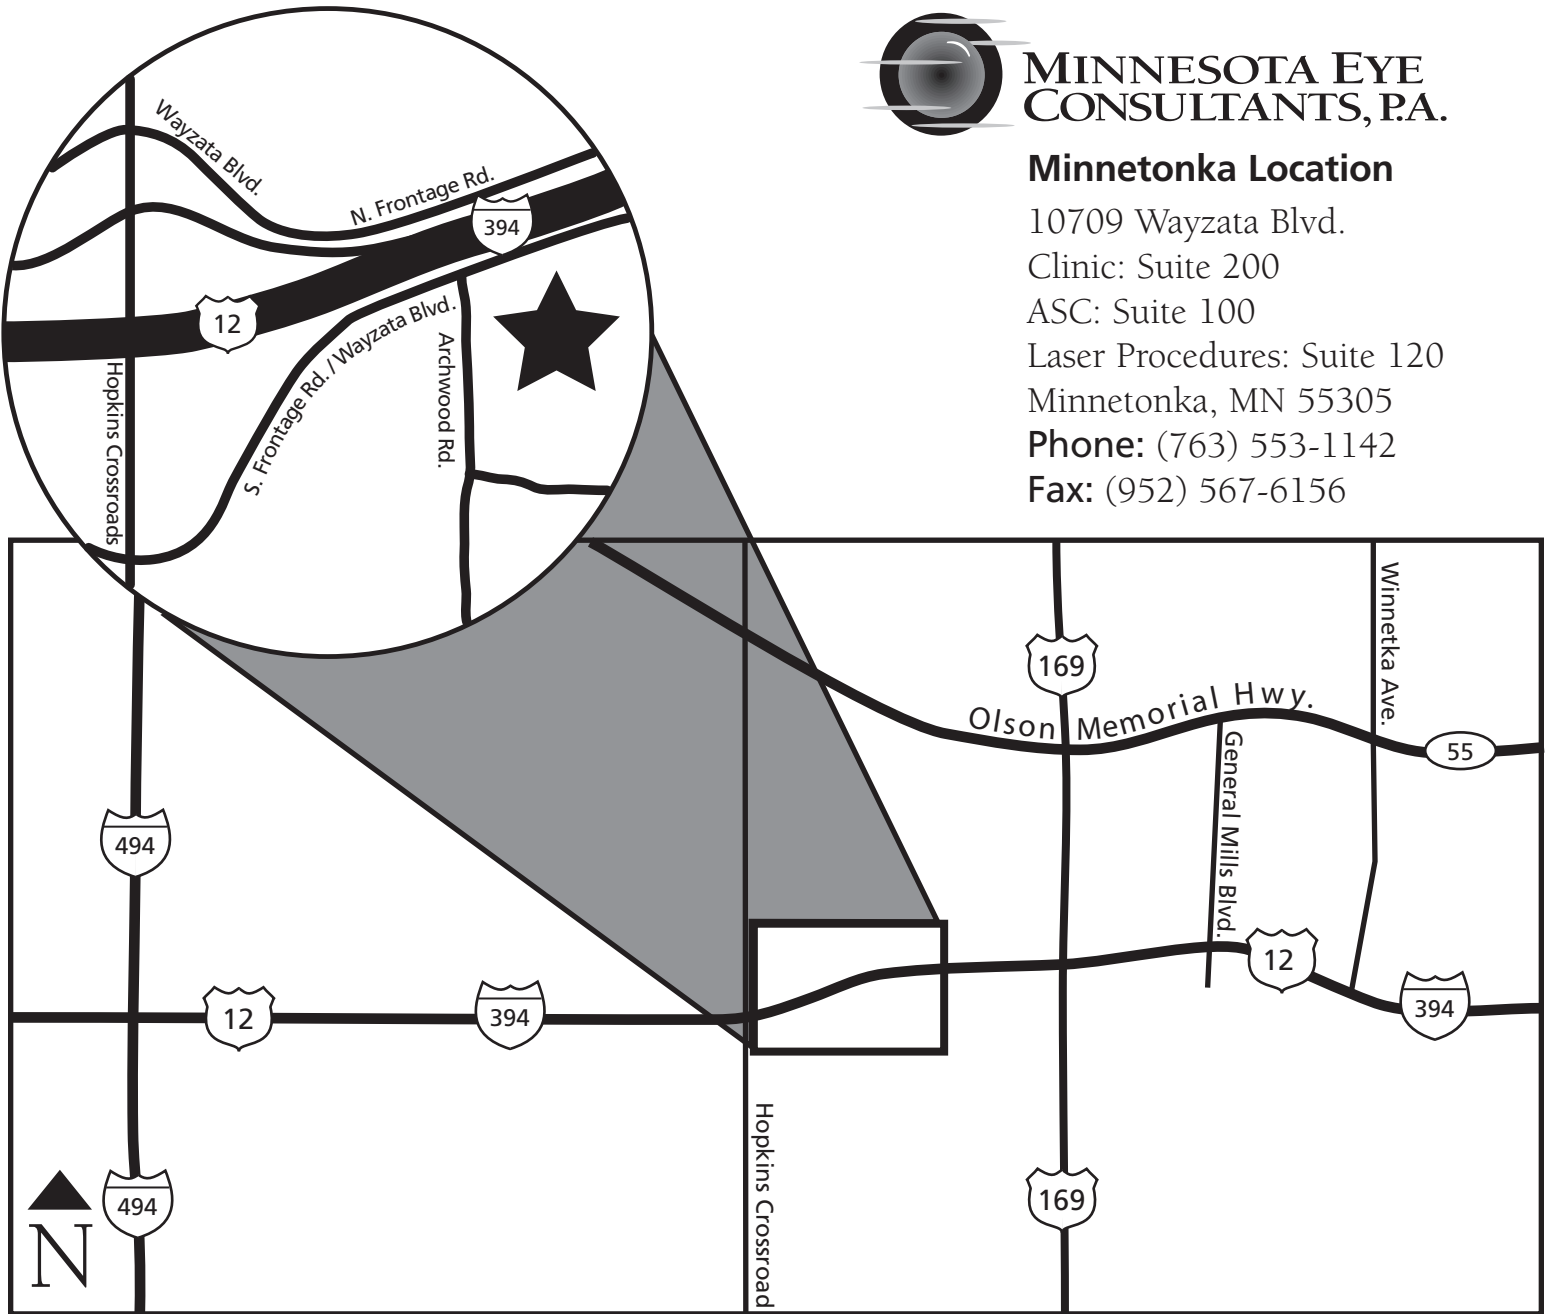

MINNESOTA EYE CONSULTANTS, P.A.

Minnetonka Location

10709 Wayzata Blvd.

Clinic: Suite 200

ASC: Suite 100

Laser Procedures: Suite 120

Minnetonka, MN 55305

Phone: (763) 553-1142

Fax: (952) 567-6156

From the North: Take I-494 South. Merge onto I-394 East. Take the Hopkins Crossroads exit and turn left onto Hopkins Crossroads. Turn left onto Wayzata Blvd/S Frontage Rd. Minnesota Eye Consultants will be on your right.

From the East: Take I-394 West. Take the Hopkins Crossroads exit and turn left onto Hopkins Crossroads. Turn left onto Wayzata Blvd/S Frontage Rd. Minnesota Eye Consultants will be on your right.

From the South: Take I-494 North. Merge onto I-394 East towards Minneapolis. Take the Hopkins Crossroads exit and turn left onto Hopkins Crossroads. Turn left onto Wayzata Blvd/S Frontage Rd. Minnesota Eye Consultants will be on your right.

From the West: Take US-12 East/394 East. Take the Hopkins Crossroads exit and turn left. Turn left onto Wayzata Blvd/S Frontage Rd. Minnesota Eye Consultants will be on your right.